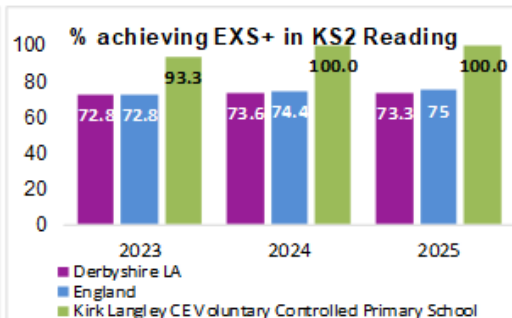

Kirk Langley Church of England Primary School is in the top 20% of schools Nationally for EYFS, Phonics Screening, KS1 - KS2 Tests and Disadvantaged/SEND in 2025.

%Depth Maths	83		33	22	53.3		33%		33%		
Grammar Punctuation Spelling Test	91.6		87	72	100.0		100%	72%	100%	72.6%	
GPS Depth	33		40	28	67		73%		66%		2025 : Maths Average scaled score 109
KS2 Disadvantaged/SEND (2 Pupils 2025)											
%EXS RWM	75.0	51.3	66.7	42.9	60		100%		100%		
%EXS Reading	75.0	62.1	66.7	62.5	80		100%		100%		
%EXS Writing	75.0	67.7	100.0	55.6	80		100%		100%		
% EXS Maths	100.0	67.4	66.7	56.5	60		100%		100%		
MTC					18.1	20.5	22.5		22.1