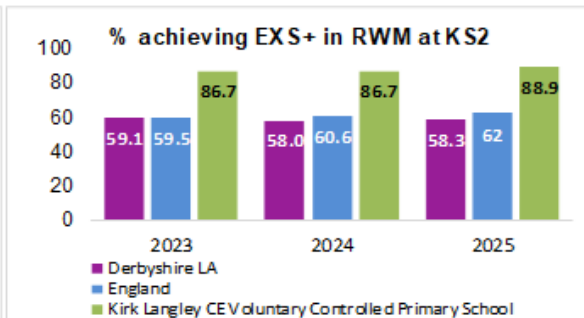

**Kirk Langley Church of England Primary School is in the top 20% of schools Nationally for EYFS, Phonics Screening, KS1 - KS2 Tests and Disadvantaged/SEND in 2025.**

Data Summary July 2025 ( National %)

	2019		2022		2023		2024		2025		Average Scaled Score	
	School %	National %	School %	National %	School %	National %	School %	National %	School %	National %		
	<b>EYFS</b>				<b>EYFS</b>				<b>EYFS</b>			
No. Pupils	14		14		15		14		9			
% GLD	92.9	71.8	92.9	65.2	87.0	67.0	86%		90%	68.3%		
	<b>Year 1 Phonics</b>				<b>Year 1 Phonics</b>				<b>Year 1 Phonics</b>			
No. Pupils	15		15		11		15		14			
%EXS	93.3	81.8	100.0	75.5	91	79.5	93%		100%	79.9%		
	<b>Key Stage 1</b>				<b>Key Stage 1</b>				<b>Key Stage 1</b>			
No. Pupils	13		14		15		10		15			
RWM					80	55.4	80%					
%EXS+ Reading	100.0	74.9	71.4	66.9	80	68	100%		14/15	93%		
%Depth			7	18	20	18	40%		6/15	40%		
%EXS+ Writing	92.3	69.2	57.1	57.6	80	59.4	80%		12/15	80%		
%Depth			0	8	20	7.5	30%		5/15	30%		
%EXS+ Maths	100.0	75.6	71.4	67.7	80	70.3	100%		13/15	86%		
% Depth			7	15	20		40%		6/15	40%		