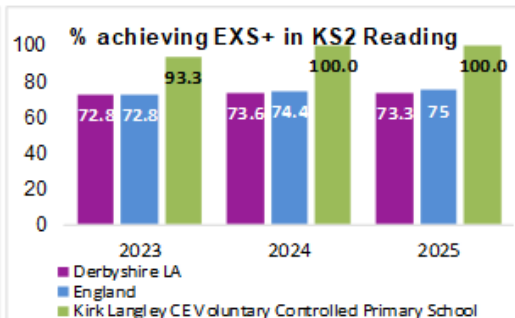

**Kirk Langley Church of England Primary School is in the top 20% of schools Nationally for EYFS, Phonics Screening, KS1 - KS2 Tests and Disadvantaged/SEND in 2025.**

Data Summary July 2025 ( National %)

	2019		2022		2023		2024		2025		Average Scaled Score	
	School %	National %	School %	National %	School %	National %	School %	National %	School %	National %		
	<b>EYFS</b>				<b>EYFS</b>				<b>EYFS</b>			
No. Pupils	14		14		15		14		9			
% GLD	92.9	71.8	92.9	65.2	87.0	67.0	86%		90%	68.3%		
	<b>Year 1 Phonics</b>				<b>Year 1 Phonics</b>				<b>Year 1 Phonics</b>			
No. Pupils	15		15		11		15		14			
%EXS	93.3	81.8	100.0	75.5	91	79.5	93%		100%	79.9%		
	<b>Key Stage 1</b>				<b>Key Stage 1</b>				<b>Key Stage 1</b>			
No. Pupils	13		14		15		10		15			
RWM					80	55.4	80%					
%EXS+ Reading	100.0	74.9	71.4	66.9	80	68	100%		14/15	93%		
%Depth			7	18	20	18	40%		6/15	40%		
%EXS+ Writing	92.3	69.2	57.1	57.6	80	59.4	80%		12/15	80%		
%Depth			0	8	20	7.5	30%		5/15	30%		
%EXS+ Maths	100.0	75.6	71.4	67.7	80	70.3	100%		13/15	86%		
% Depth			7	15	20		40%		6/15	40%		