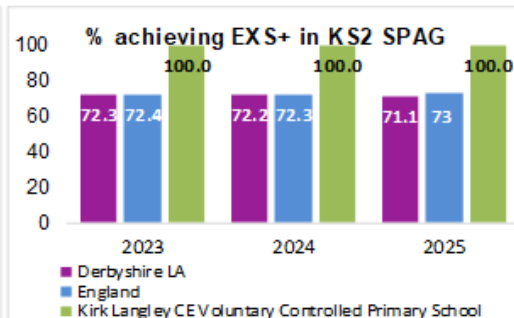

Kirk Langley Church of England Primary School is in the top 20% of schools Nationally for EYFS, Phonics Screening, KS1 - KS2 Tests and Disadvantaged/SEND in 2025.

%Depth Maths	83		33	22	53.3		33%		33%		
Grammar Punctuation Spelling Test	91.6		87	72	100.0		100%	72%	100%	72.6%	
GPS Depth	33		40	28	67		73%		66%		2025 : Maths Average scaled score 109
KS2 Disadvantaged/SEND (2 Pupils 2025)											
%EXS RWM	75.0	51.3	66.7	42.9	60		100%		100%		
%EXS Reading	75.0	62.1	66.7	62.5	80		100%		100%		
%EXS Writing	75.0	67.7	100.0	55.6	80		100%		100%		
% EXS Maths	100.0	67.4	66.7	56.5	60		100%		100%		
MTC					18.1	20.5	22.5		22.1