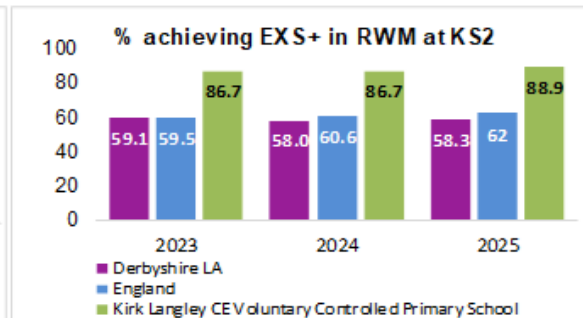

Kirk Langley Church of England Primary School is in the top 20% of schools Nationally for EYFS, Phonics Screening, KS1 - KS2 Tests and Disadvantaged/SEND in 2025.

%Depth Maths	83		33	22	53.3		33%		33%		
Grammar Punctuation Spelling Test	91.6		87	72	100.0		100%	72%	100%	72.6%	
GPS Depth	33		40	28	67		73%		66%		2025 : Maths Average scaled score 109
KS2 Disadvantaged/SEND (2 Pupils 2025)											
%EXS RWM	75.0	51.3	66.7	42.9	60		100%		100%		
%EXS Reading	75.0	62.1	66.7	62.5	80		100%		100%		
%EXS Writing	75.0	67.7	100.0	55.6	80		100%		100%		
% EXS Maths	100.0	67.4	66.7	56.5	60		100%		100%		
MTC					18.1	20.5	22.5		22.1