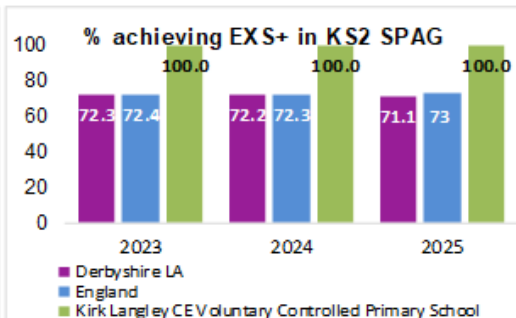

**Kirk Langley Church of England Primary School is in the top 20% of schools Nationally for EYFS, Phonics Screening, KS1 - KS2 Tests and Disadvantaged/SEND in 2025.**

Data Summary July 2025 ( National %)

	2019		2022		2023		2024		2025		Average Scaled Score	
	School %	National %	School %	National %	School %	National %	School %	National %	School %	National %		
	<b>EYFS</b>				<b>EYFS</b>				<b>EYFS</b>			
No. Pupils	14		14		15		14		9			
% GLD	92.9	71.8	92.9	65.2	87.0	67.0	86%		90%	68.3%		
	<b>Year 1 Phonics</b>				<b>Year 1 Phonics</b>				<b>Year 1 Phonics</b>			
No. Pupils	15		15		11		15		14			
%EXS	93.3	81.8	100.0	75.5	91	79.5	93%		100%	79.9%		
	<b>Key Stage 1</b>				<b>Key Stage 1</b>				<b>Key Stage 1</b>			
No. Pupils	13		14		15		10		15			
RWM					80	55.4	80%					
%EXS+ Reading	100.0	74.9	71.4	66.9	80	68	100%		14/15	93%		
%Depth			7	18	20	18	40%		6/15	40%		
%EXS+ Writing	92.3	69.2	57.1	57.6	80	59.4	80%		12/15	80%		
%Depth			0	8	20	7.5	30%		5/15	30%		
%EXS+ Maths	100.0	75.6	71.4	67.7	80	70.3	100%		13/15	86%		
% Depth			7	15	20		40%		6/15	40%		