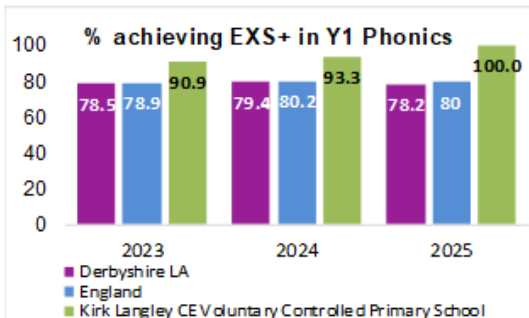

**Kirk Langley Church of England Primary School is in the top 20% of schools Nationally for EYFS, Phonics Screening, KS1 - KS2 Tests and Disadvantaged/SEND in 2025.**

Data Summary July 2025 ( National %)

	2019		2022		2023		2024		2025		Average Scaled Score	
	School %	National %	School %	National %	School %	National %	School %	National %	School %	National %		
	<b>EYFS</b>				<b>EYFS</b>				<b>EYFS</b>			
No. Pupils	14		14		15		14		9			
% GLD	92.9	71.8	92.9	65.2	87.0	67.0	86%		90%	68.3%		
	<b>Year 1 Phonics</b>				<b>Year 1 Phonics</b>				<b>Year 1 Phonics</b>			
No. Pupils	15		15		11		15		14			
%EXS	93.3	81.8	100.0	75.5	91	79.5	93%		100%	79.9%		
	<b>Key Stage 1</b>				<b>Key Stage 1</b>				<b>Key Stage 1</b>			
No. Pupils	13		14		15		10		15			
RWM					80	55.4	80%					
%EXS+ Reading	100.0	74.9	71.4	66.9	80	68	100%		14/15	93%		
%Depth			7	18	20	18	40%		6/15	40%		
%EXS+ Writing	92.3	69.2	57.1	57.6	80	59.4	80%		12/15	80%		
%Depth			0	8	20	7.5	30%		5/15	30%		
%EXS+ Maths	100.0	75.6	71.4	67.7	80	70.3	100%		13/15	86%		
% Depth			7	15	20		40%		6/15	40%		